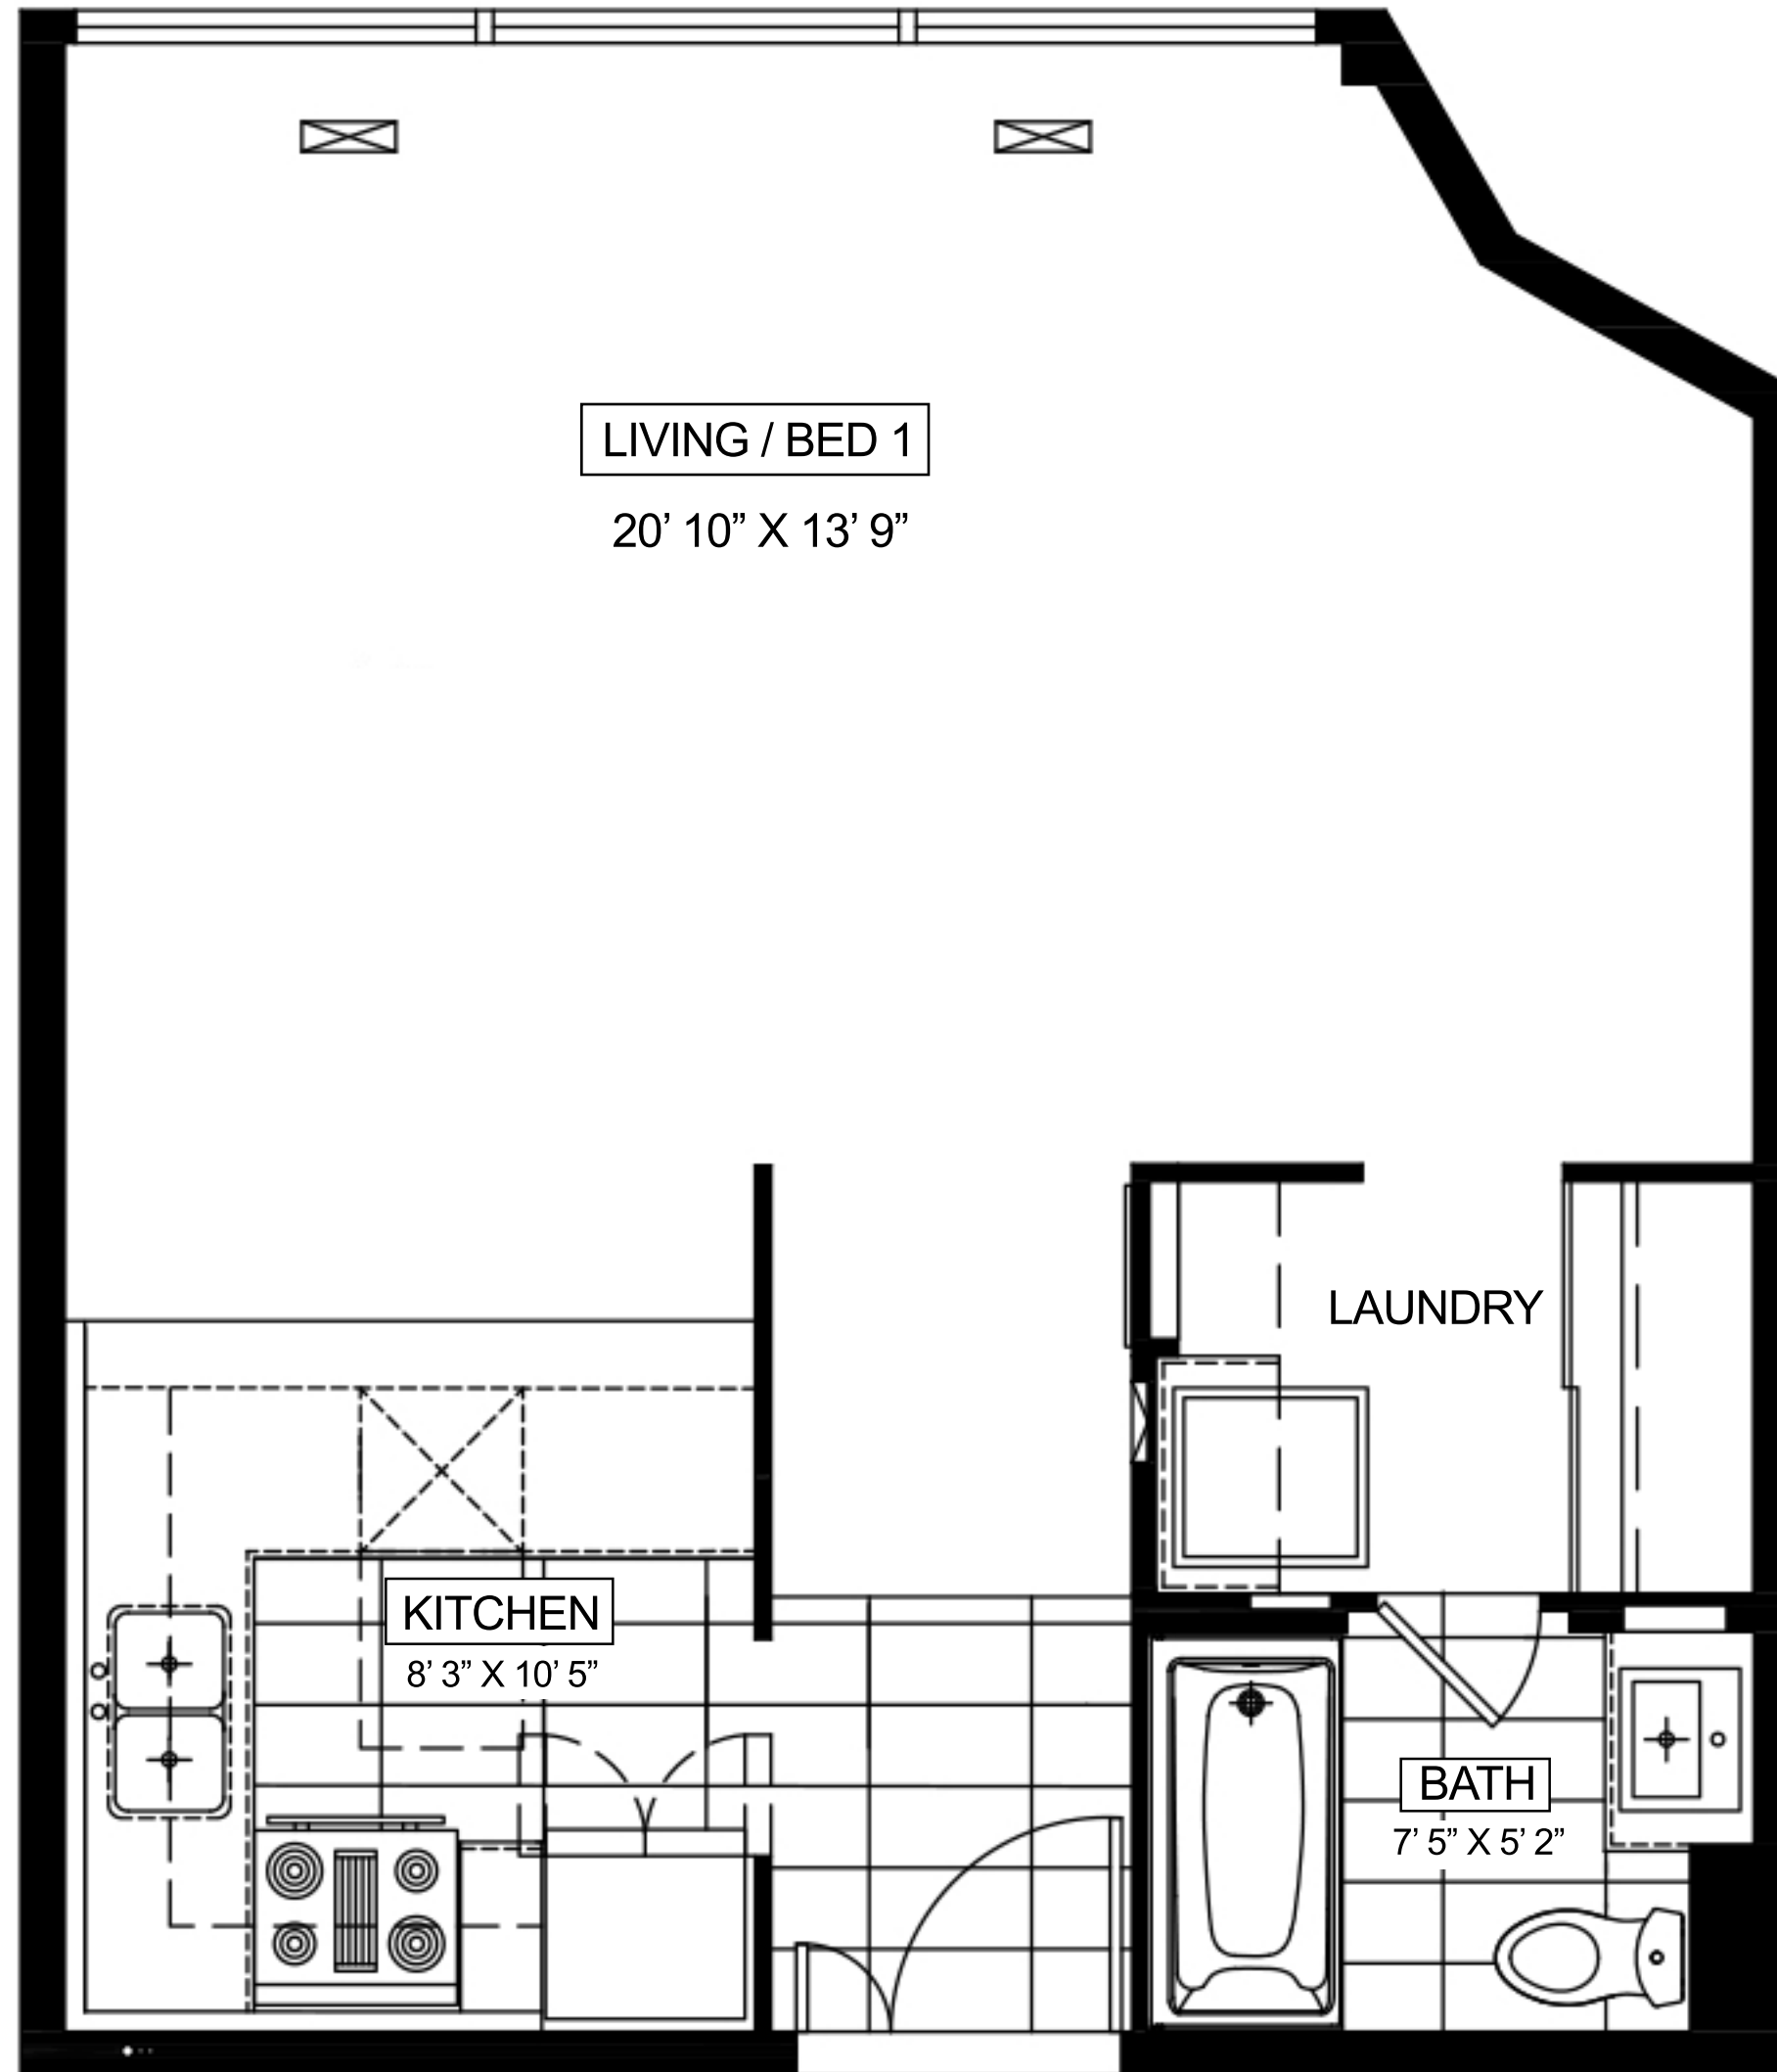

ORION CELESTE

0 Bed
489 sq. ft.

ENTRY