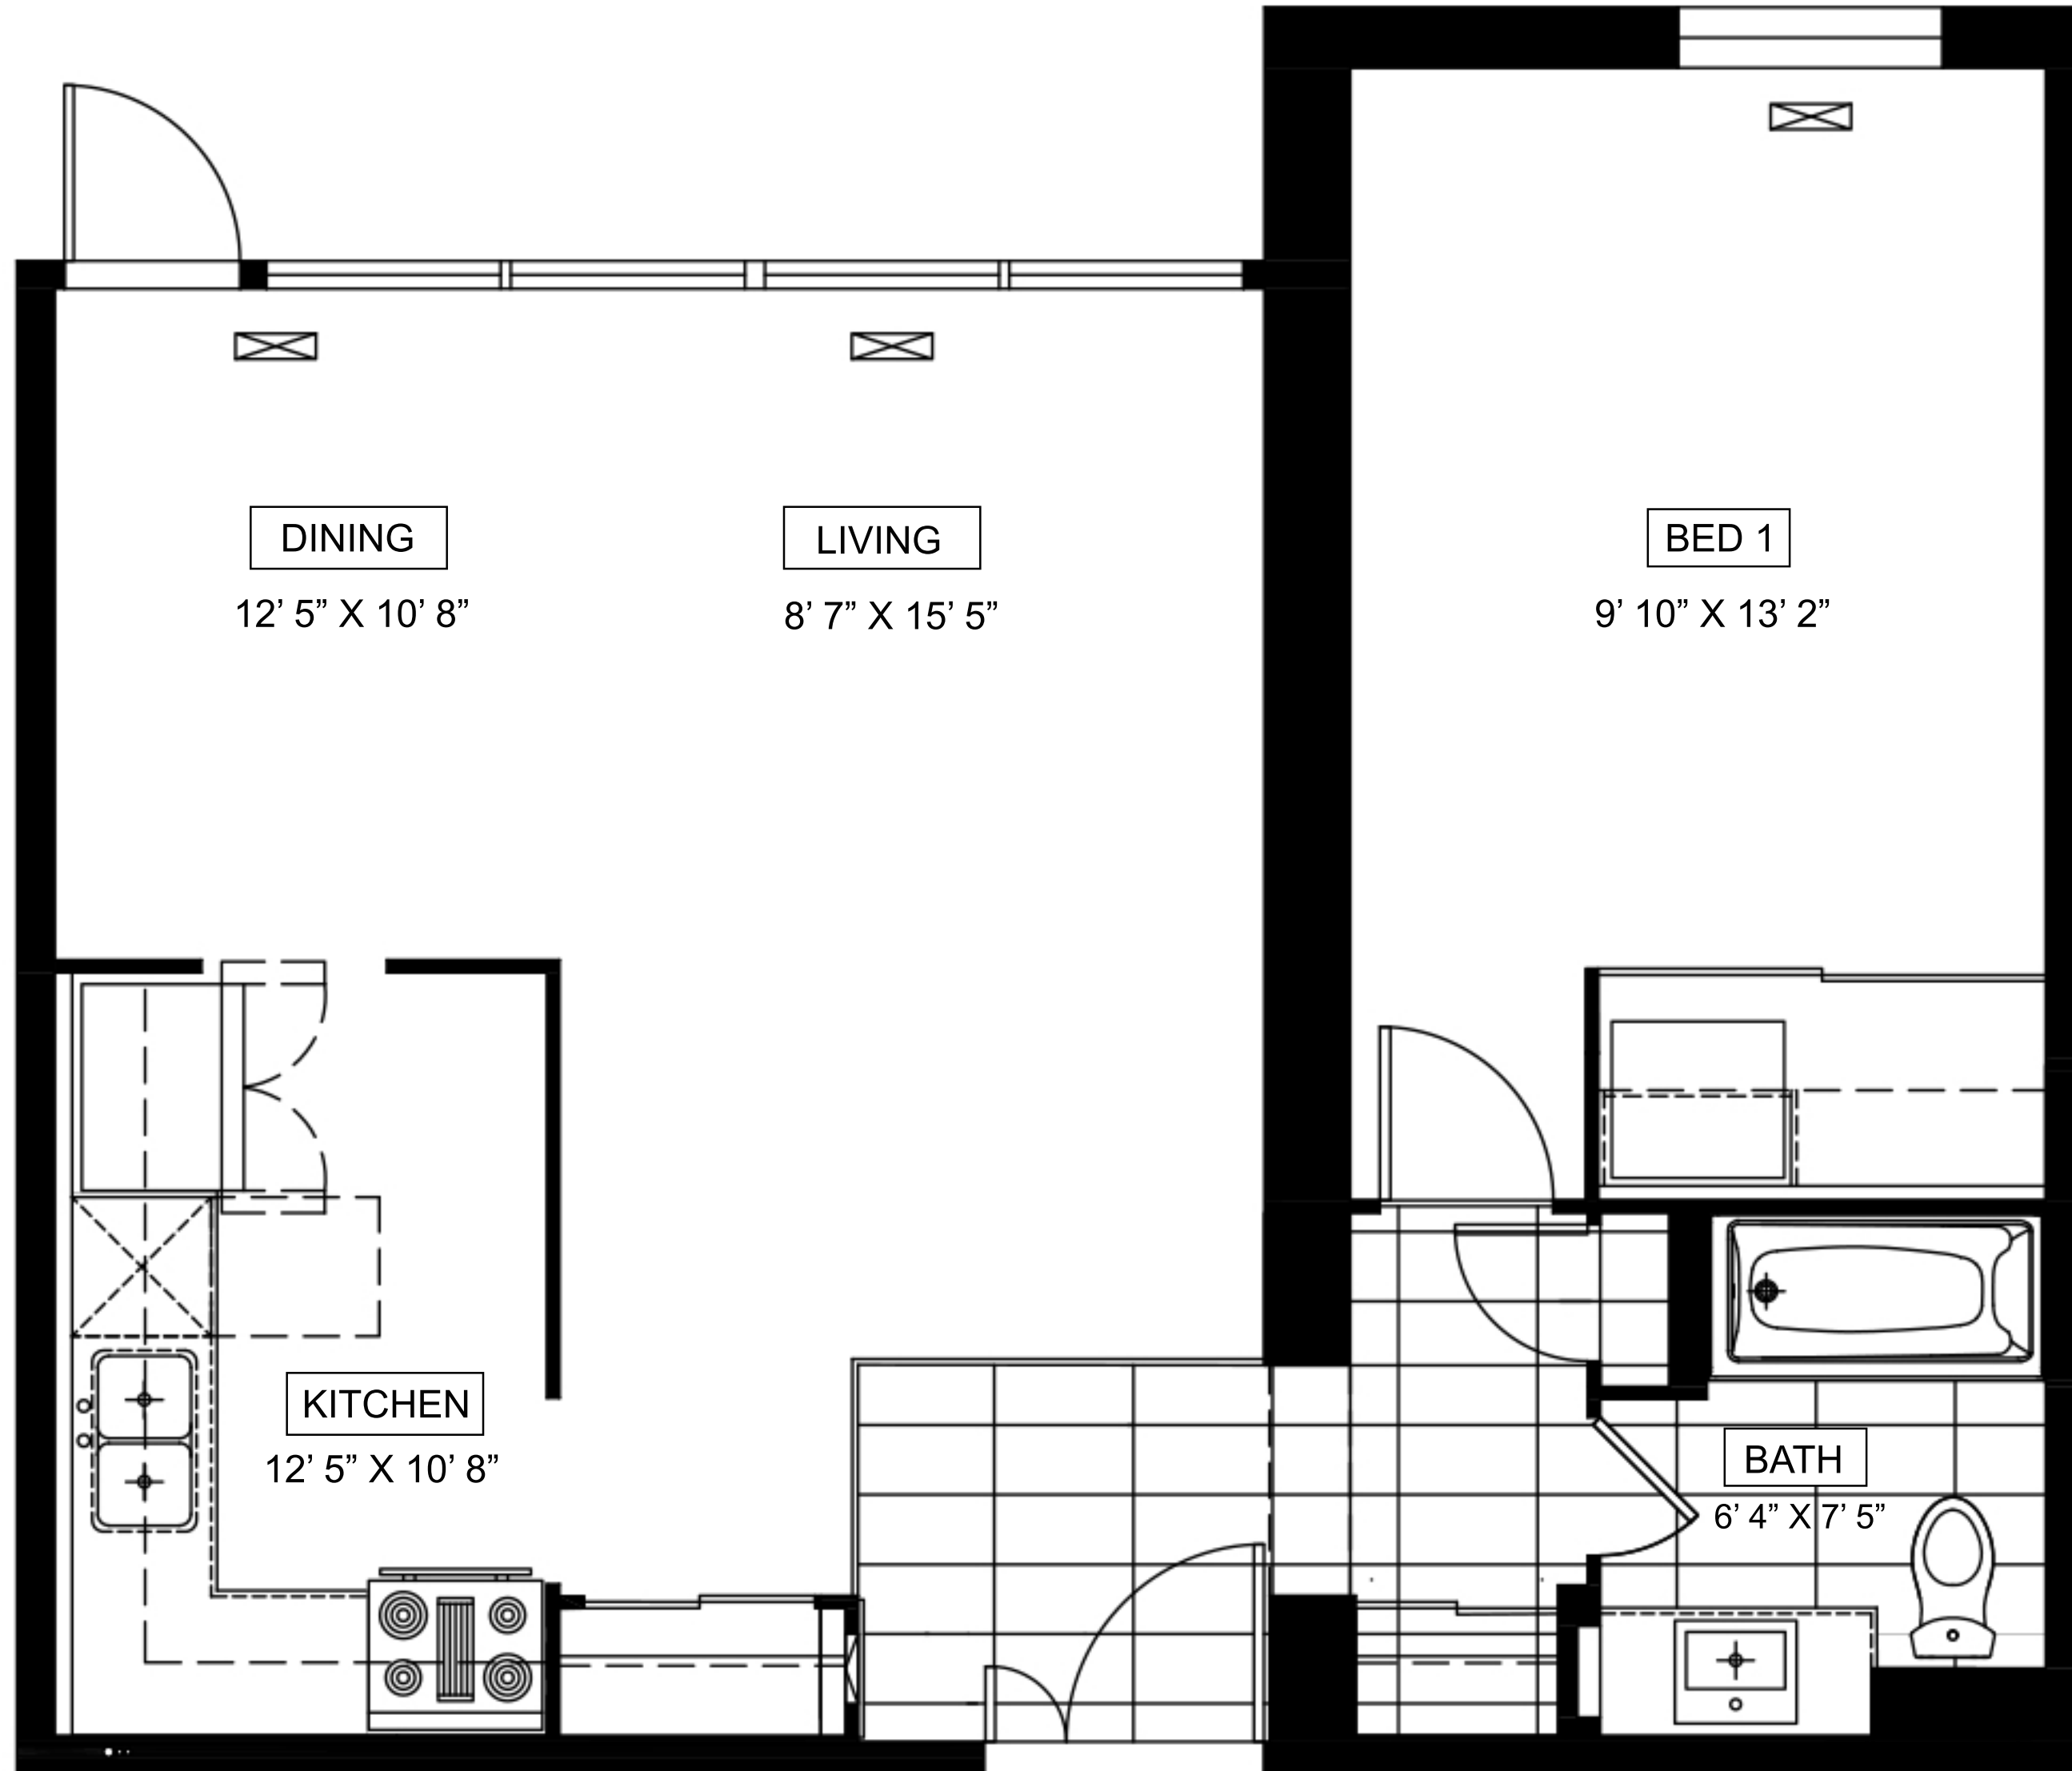

ORION POLARIS

1 Bed
646 sq. ft.

▲
ENTRY