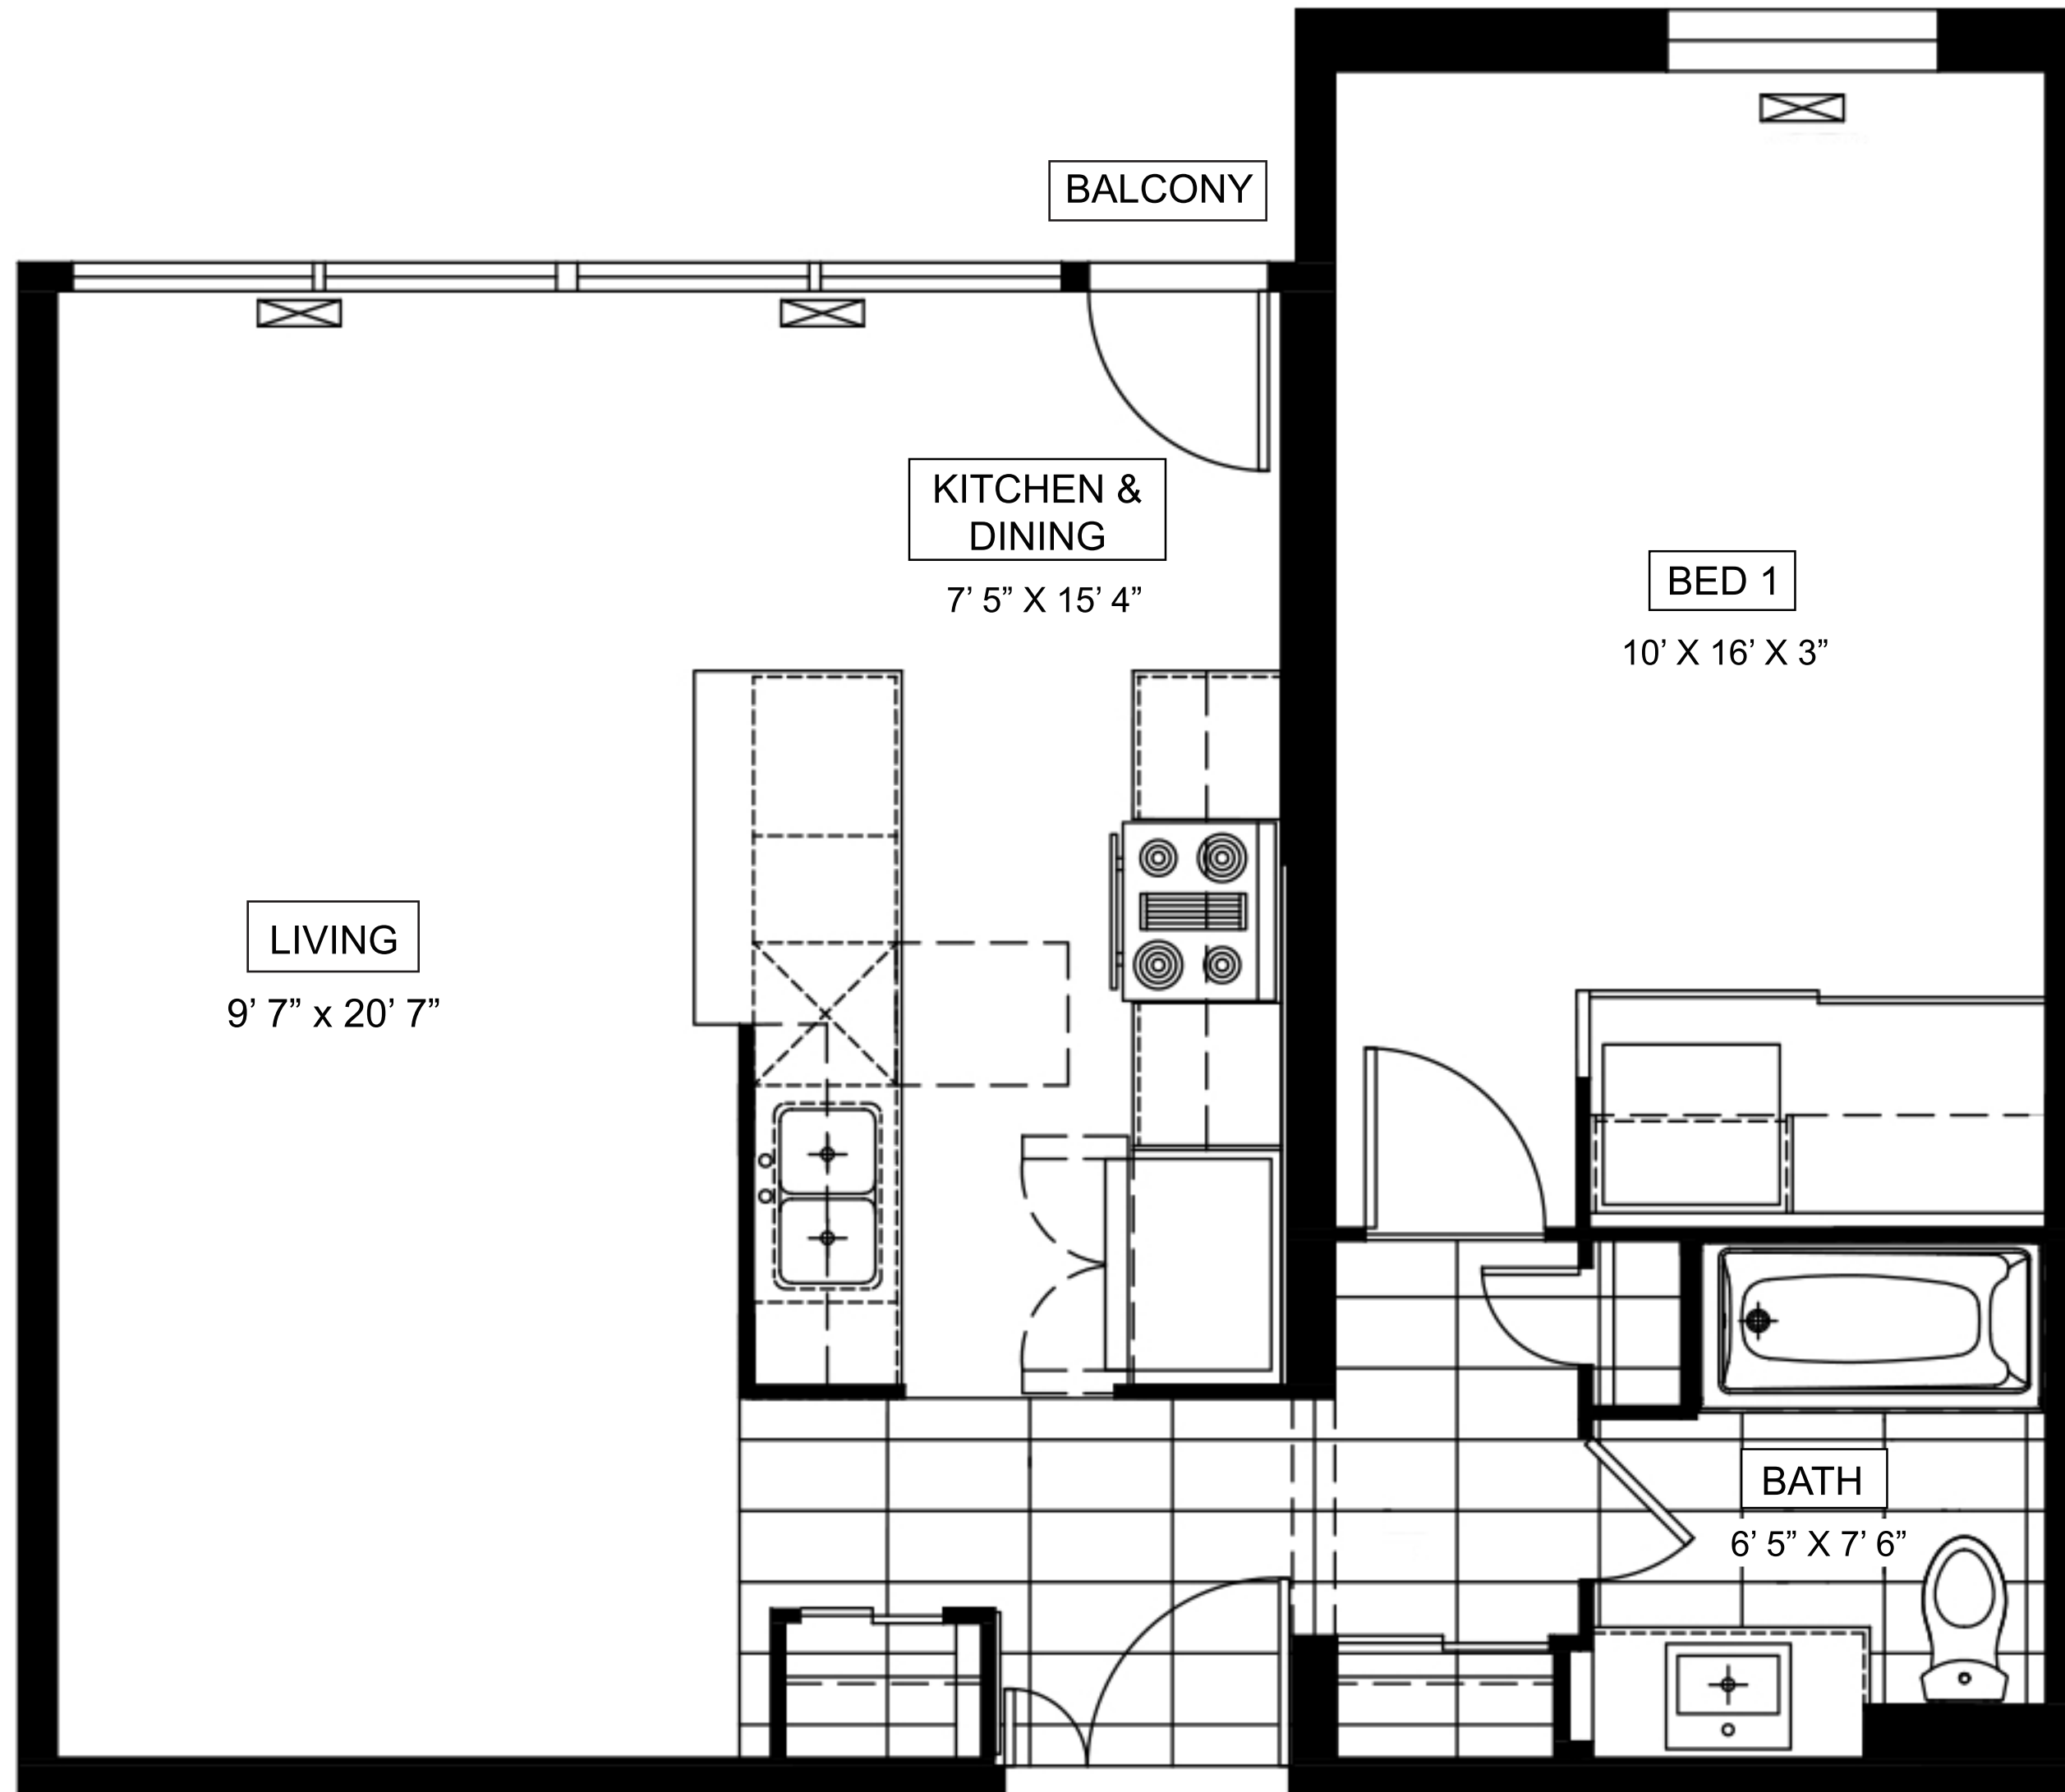

ORION ECLIPSE

1 Bed
646 sq. ft.

▲
ENTRY